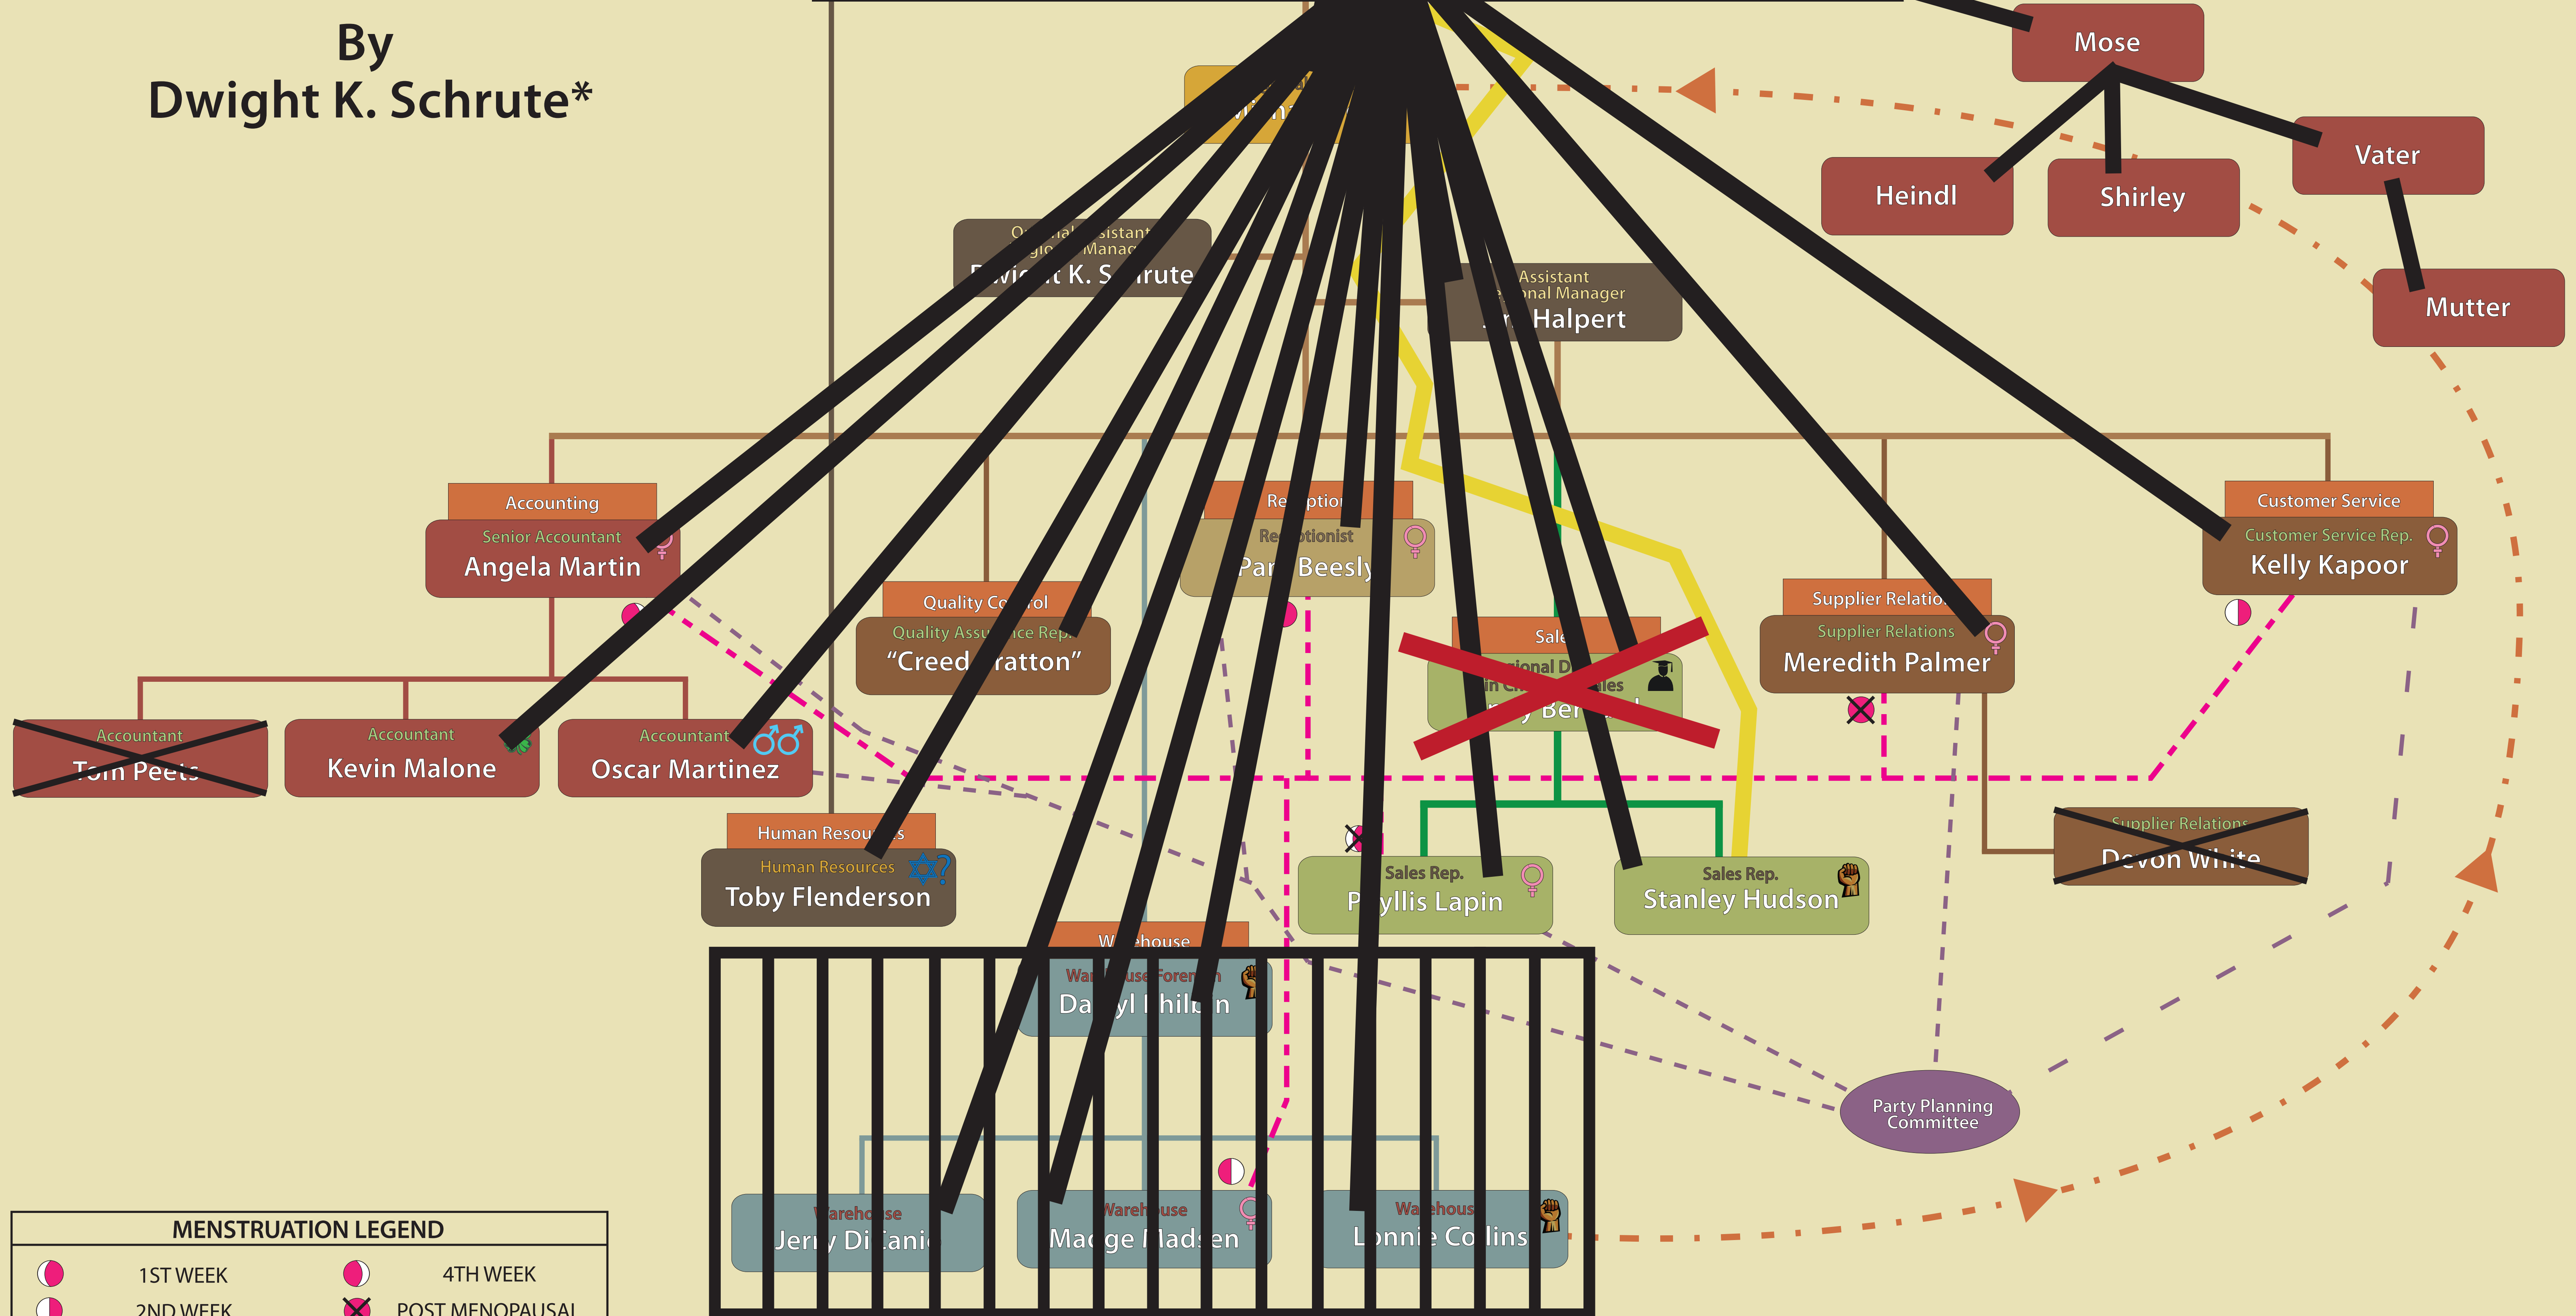

# EMERGENCY

## ORG. CHART

By  
Dwight K. Schrute\*

PHOTO HERE

# Dwight Schrute

Warnung vor radioaktiven Stoffen und ionisierenden Strahlen (DIN 4844 / 25430)

MENSTRUATION LEGEND			
	1ST WEEK		4TH WEEK
	2ND WEEK		POST MENOPAUSAL
	3RD WEEK		POST MENOPAUSAL

LOCK DOWN

\*Do Not Duplicate or Transmit  
Intellectual Property of Dwight K. Schrute for 1,000 years