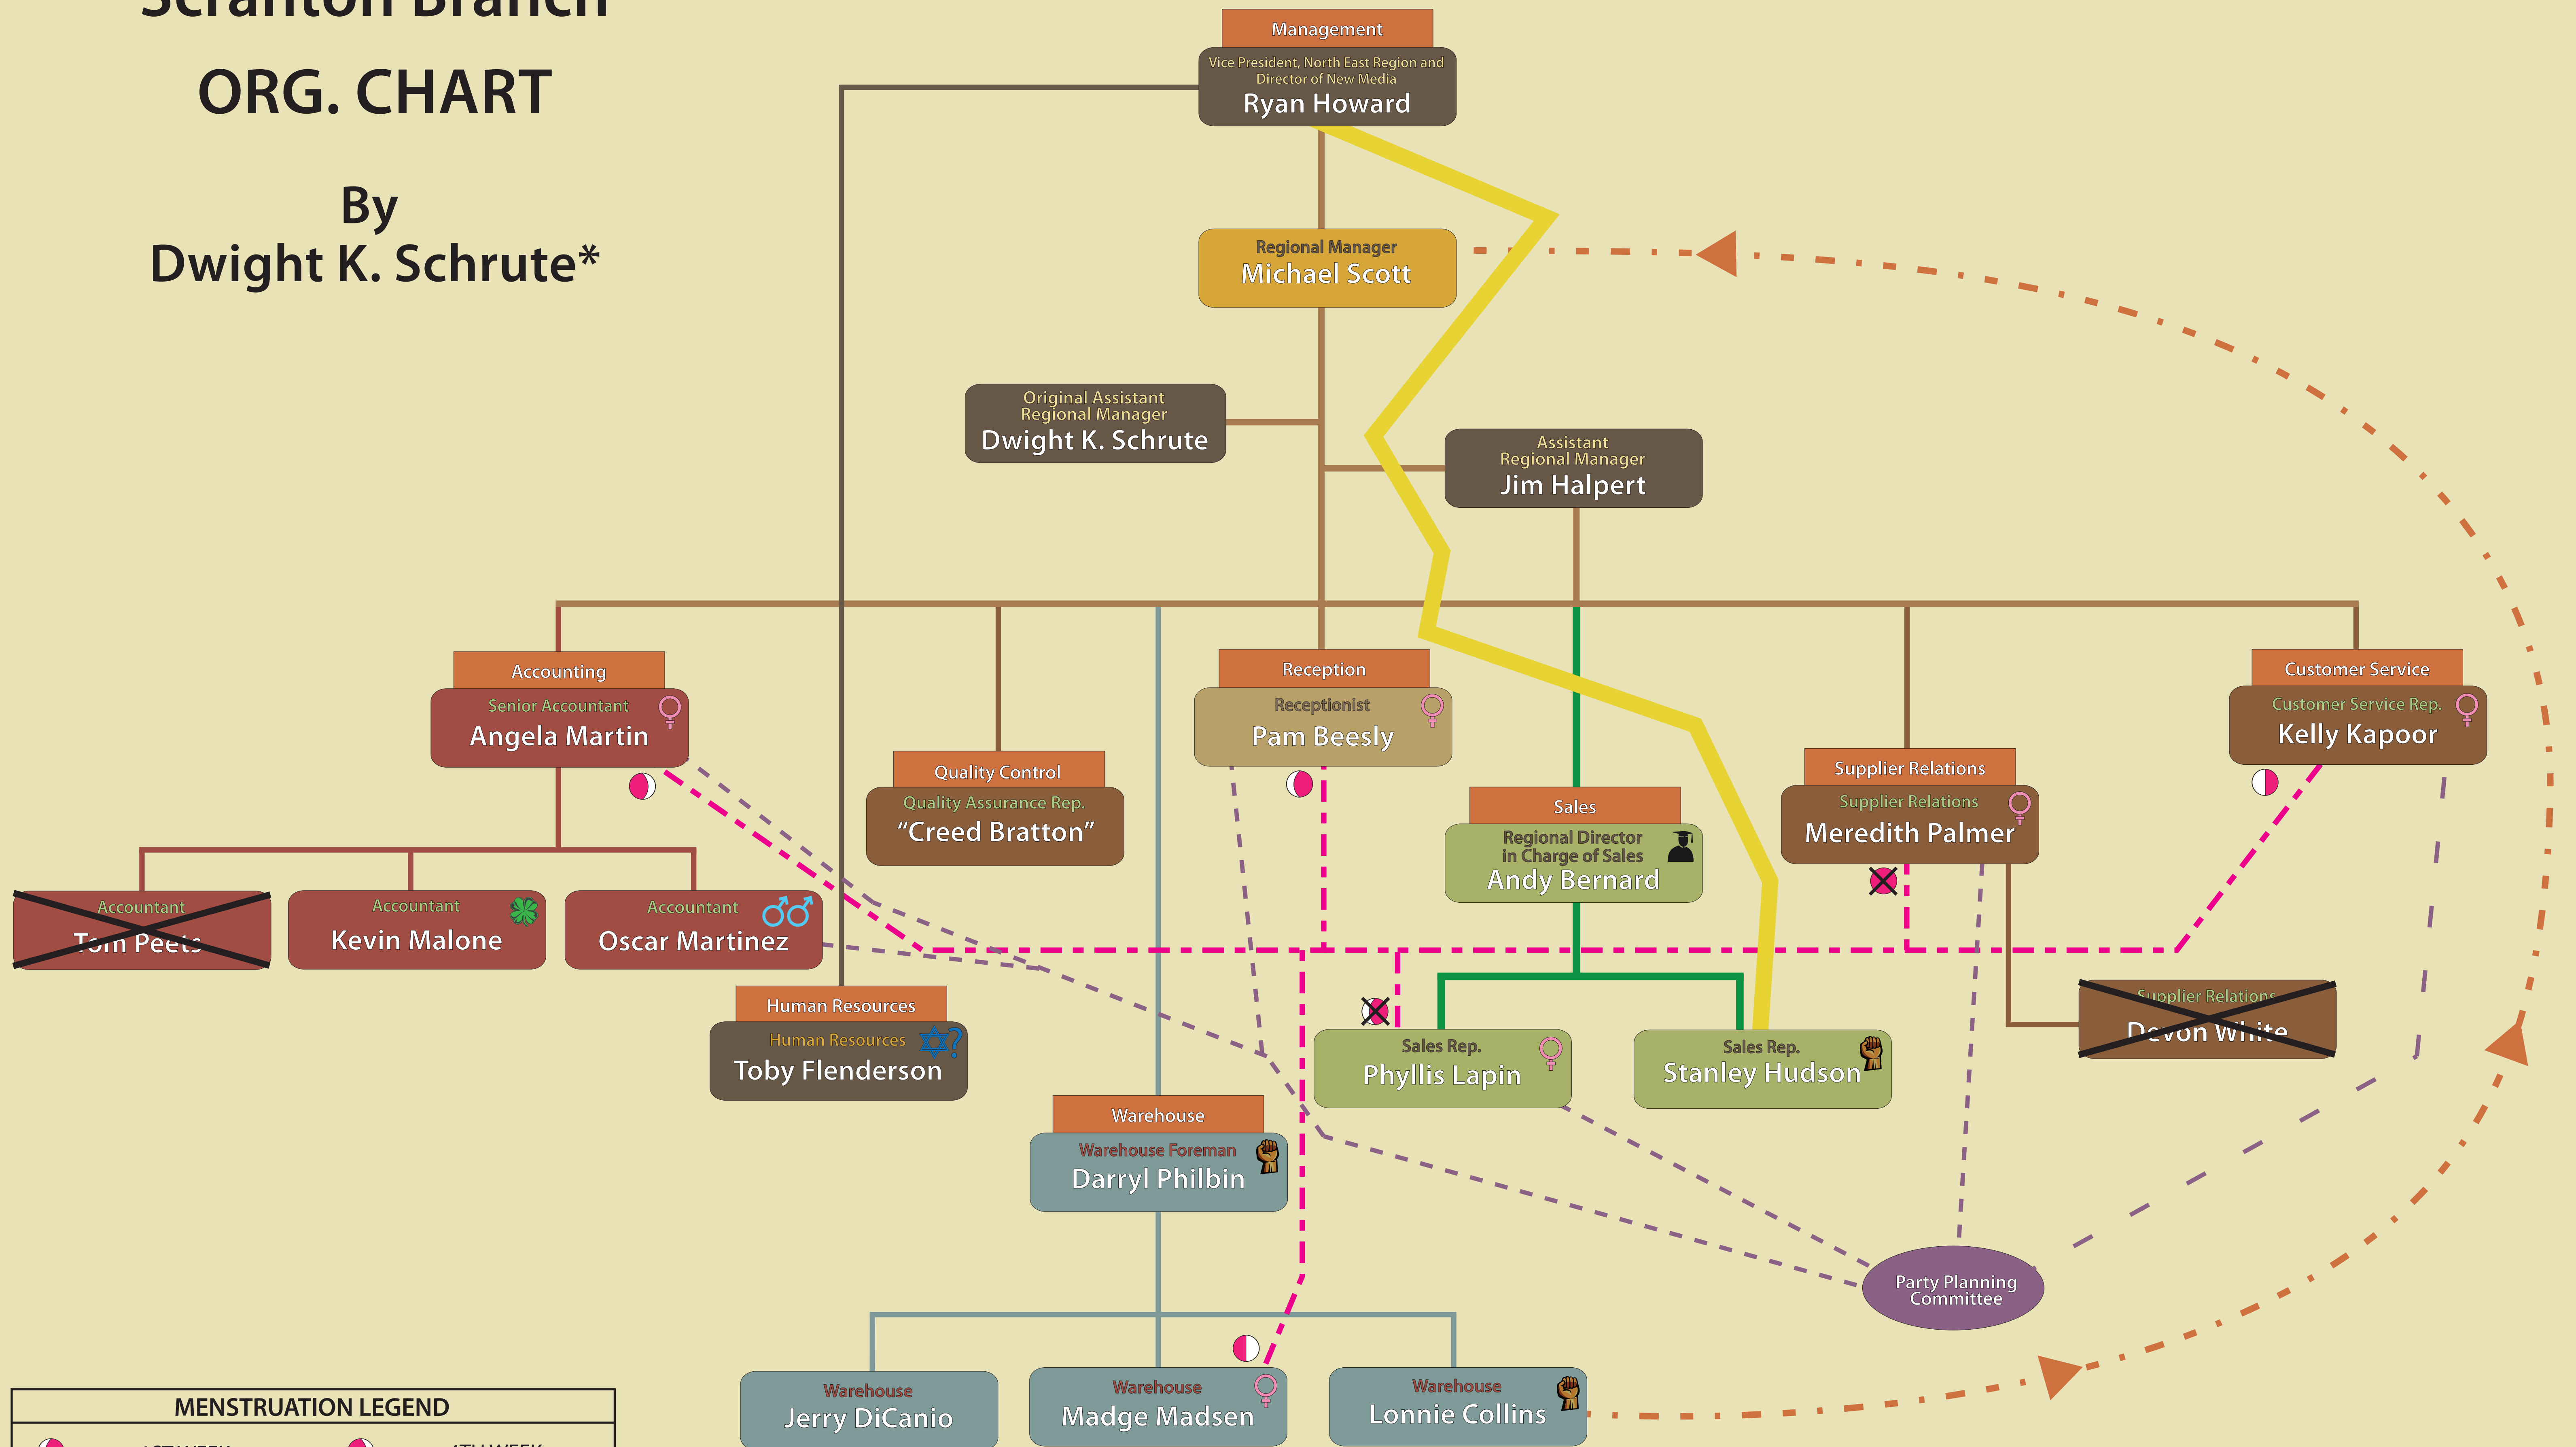

# Dunder Mifflin Scranton Branch

## ORG. CHART

By  
Dwight K. Schrute\*

MENSTRUATION LEGEND			
	1ST WEEK		4TH WEEK
	2ND WEEK		POST MENOPAUSAL
	3RD WEEK		POST MENOPAUSAL

\*Do Not Duplicate or Transmit  
Intellectual Property of Dwight K. Schrute for 1,000 years